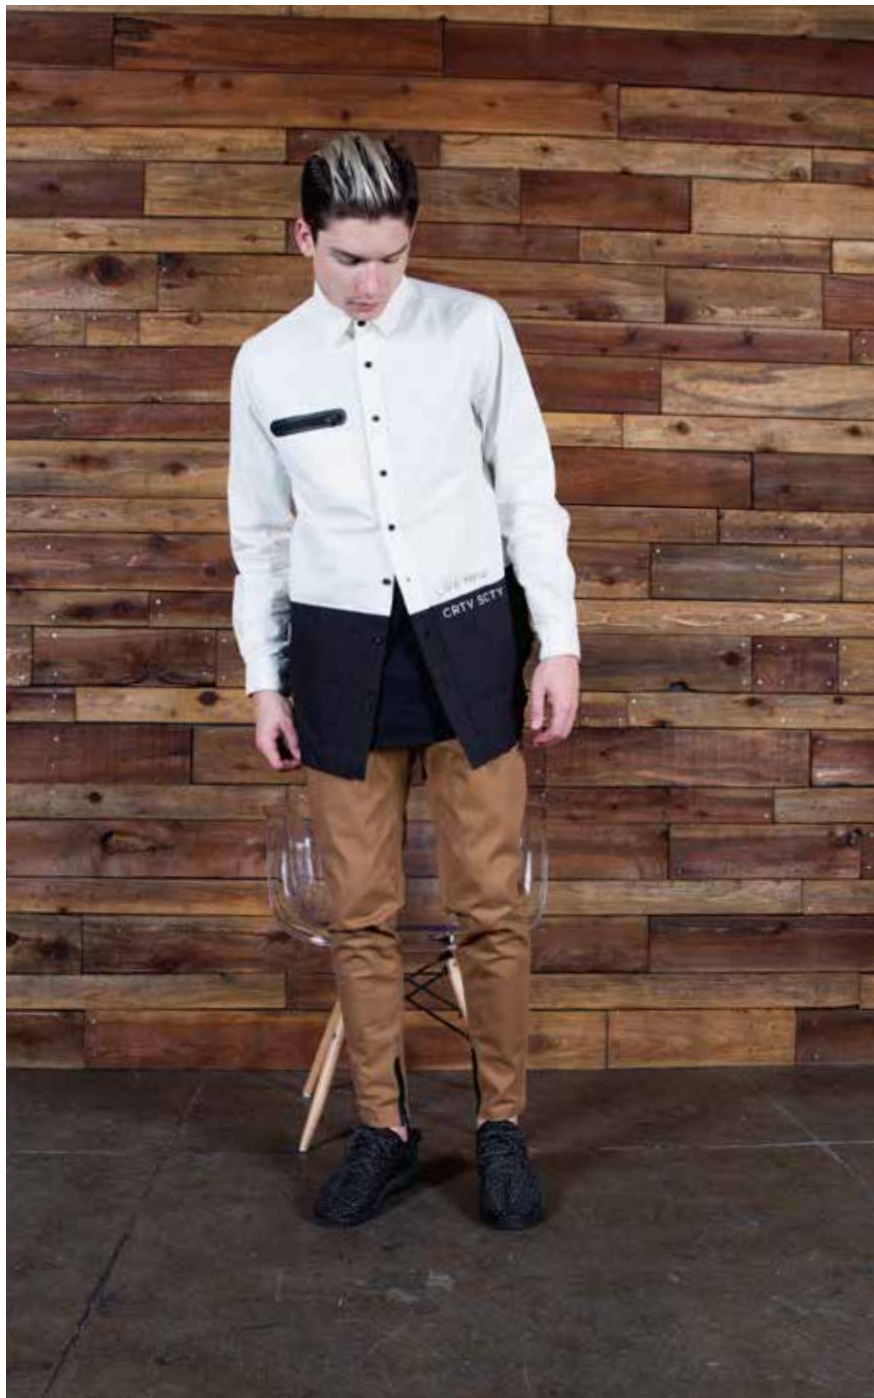

LC5010
CAMBRIDGE
SS FLEECE HOODIE
H.GREY

LC2070
WEEKEND
JOGGER PANT
CAMO

LC5011
COLONY

FLEECE ANORAK
BLACK

LC4051
CRAWLER

JOGGER PANT
KHAKI

LD4202
LEON

KNIT TEE
WHITE