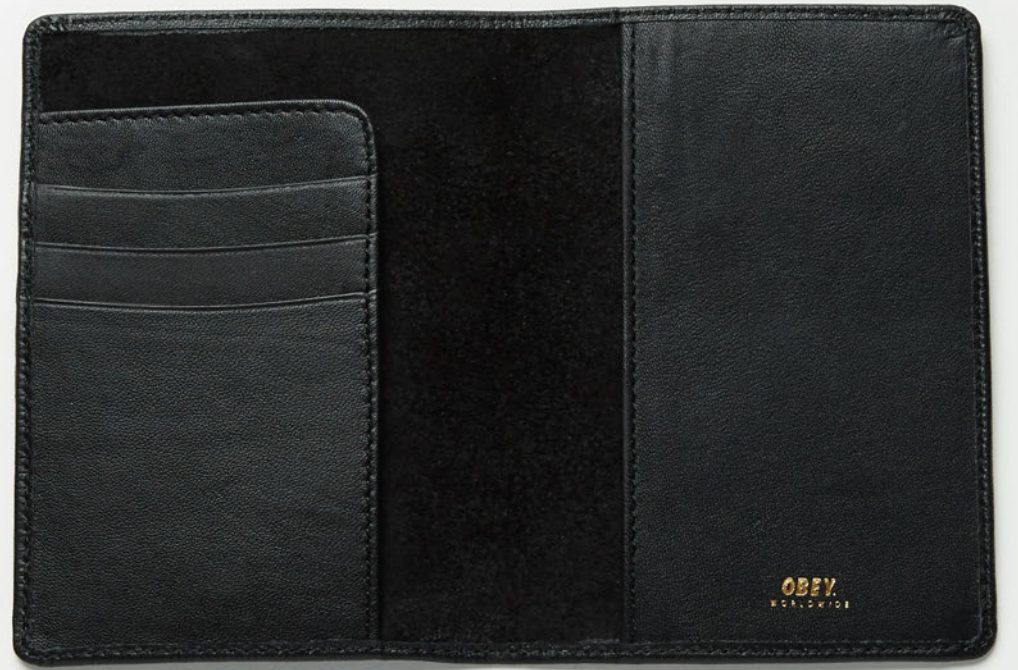

ACCESSORIES
VANDAL PASSPORT WALLET
BLACK
100310089

O.B.E.Y.